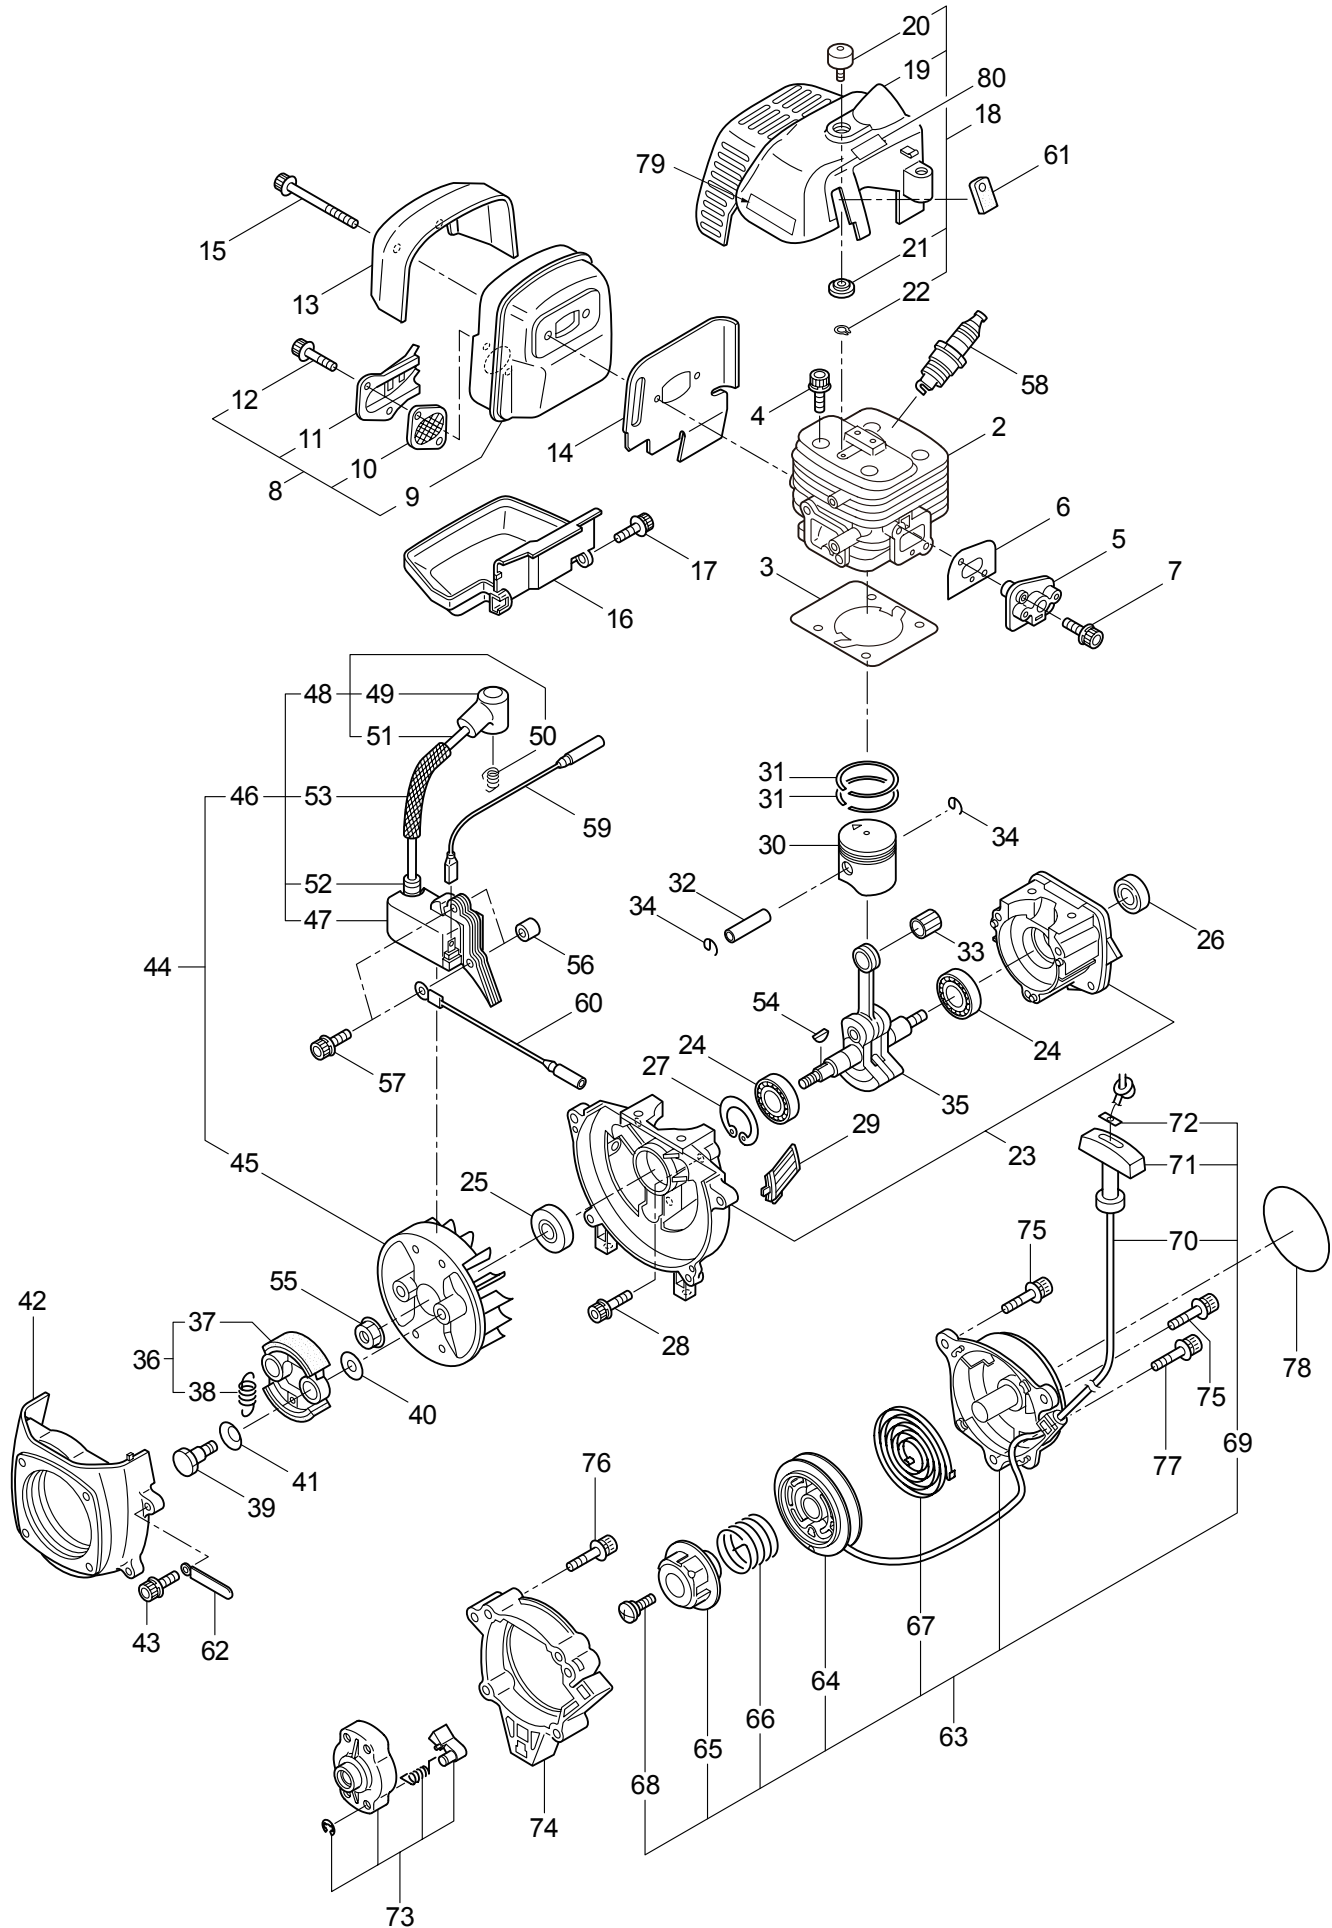

3. BC2321RS-01
ENGINE

Ref. No.	Part No.	Part Name	Q'ty	Remarks
3-46	281705	Ignition Coil Ass'y	1	Incl.47-53
3-47	281706	Coil	1	
3-48	281707	Spark Plug Wire Ass'y	1	Incl.49-51
3-49	261074	Plug Boot	1	
3-50	261075	Connector	1	
3-51	281709	Spark Plug Wire	1	
3-52	261072	Cap	1	
3-53	280080	Insulator	1	
3-54	261076	Woodruff Key	1	3x10
3-55	261417	Nut,Rotor	1	M8
3-56	280381	Spacer	2	
3-57	261256	Cap Screw	2	M4x25
3-58	288264	Spark Plug	1	NGK BPMR8Y
3-59	263804	Lead	1	
3-60	268044	Lead	1	
3-61	269189	Grommet	1	
3-62	264588	Clamp	1	
3-63	283477	Recoil Ass'y	1	Incl.64-72
3-64	283504	Reel	1	
3-65	283505	Cam Plate	1	
3-66	283506	Spring	1	
3-67	280931	Spiral Spring	1	
3-68	267213	Screw	1	
3-69	283578	Stater Rope Ass'y	1	Incl.70-72
3-70	283579	Stater Rope	1	
3-71	261725	Starter Grip	1	
3-72	283511	Rope Stopper	1	
3-73	283575	Starter Pawl Ass'y	1	
3-74	284698	Adapter Ass'y	1	
3-75	283391	Cap Screw	2	M4x20
3-76	265726	Cap Screw	4	M4x16
3-77	282096	Cap Screw	1	M4x16WSW
3-78	288753	Label	1	CE230
3-79	265694	Label	1	
3-80	267561	Label	1