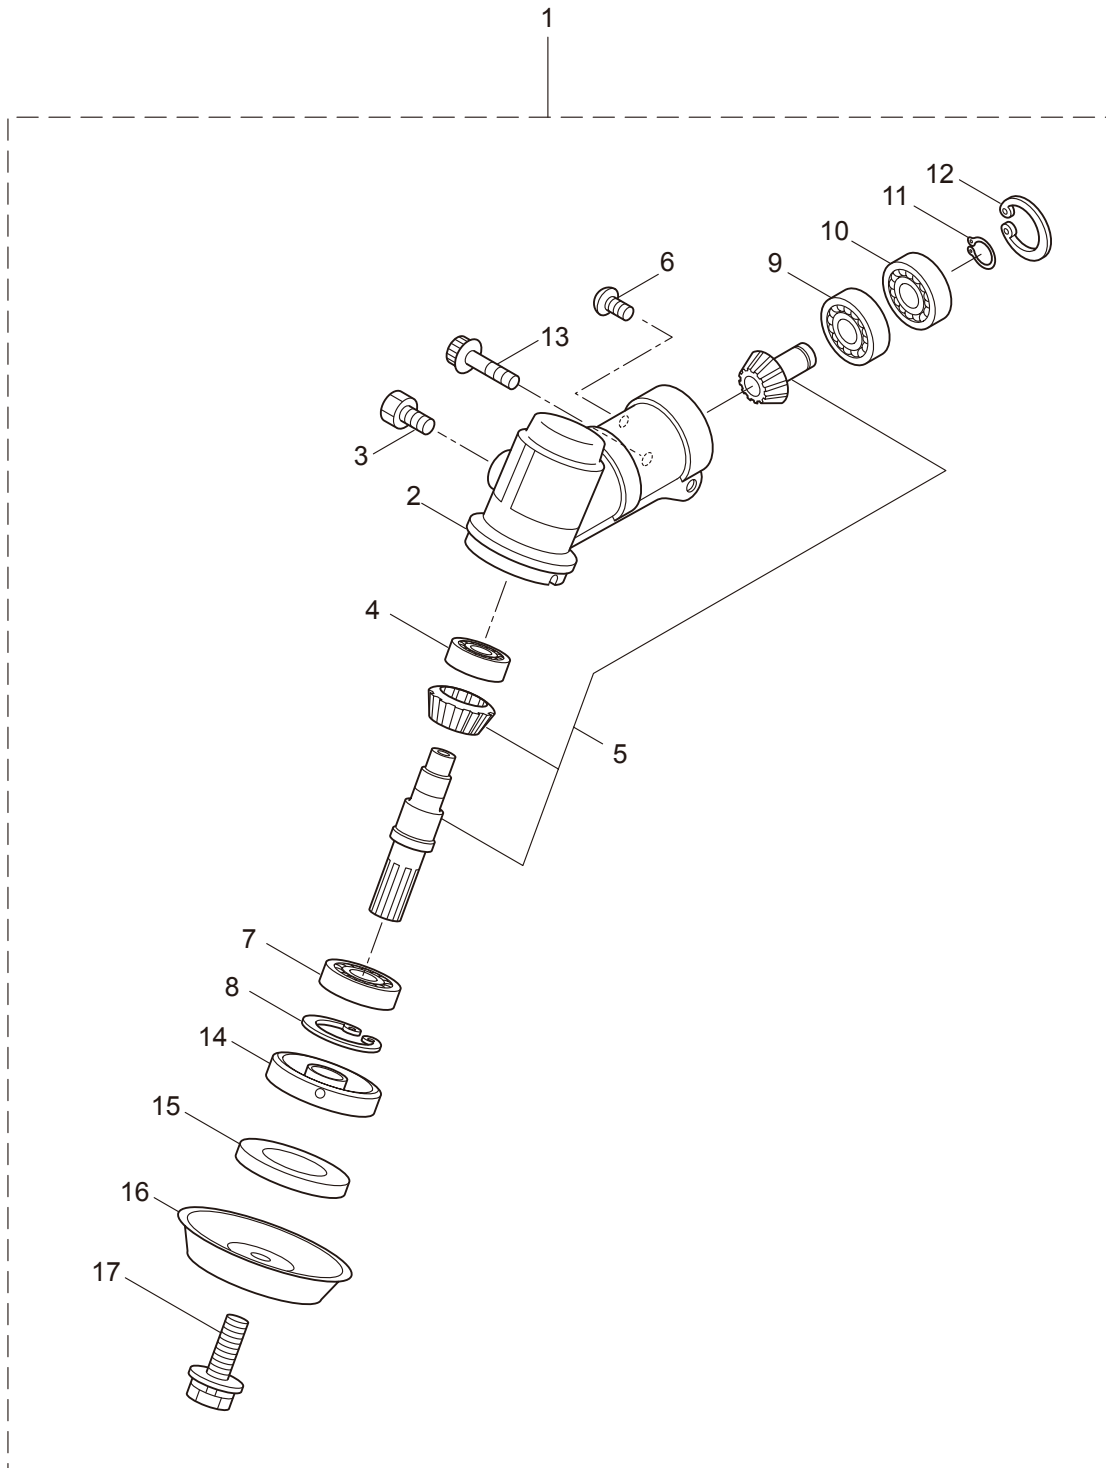

PARTS LIST

BC2321RS-01

CONTENTS

1. MAIN BODY	1 ~ 2
2. GEARCASE.....	3 ~ 4
3. ENGINE	5 ~ 8
4. CARBURETOR, FUEL TANK	9 ~ 12
5. ACCESSORIES	13 ~ 14

2012. 09.

MARUYAMA

P/N 523280-1

1. BC2321RS-01
MAIN BODY

Ref. No.	Part No.	Part Name	Q'ty	Remarks
1-1	363914	BC2321RS-01	1	
1-2	261250	Cap Screw	4	M5x20
1-3	215512	Clutch Case Ass'y	1	Incl.4-10
1-4	214592	Bearing Case	1	
1-5	214161	Bearing	2	#6000ZZ
1-6	054676	Snap Ring	1	#26
1-7	214162	Buffer	1	
1-8	214163	Washer	1	
1-9	092033	Screw	4	M5x15
1-10	214593	Driveshaft Tube Adapter	1	
1-11	261246	Cap Screw	1	M5x25
1-12	054677	Clutch Drum	1	
1-13	219268	Driveshaft Ass'y	1	
1-14	224122	Driveshaft Tube	1	
1-15	231017	Throttle Trigger	1	
1-16	215533	Hanging Bracket Ass'y	1	Incl.17
1-17	261762	Cap Screw	1	M5x14
1-18	233325	Label	1	BC2321RS
1-19	223188	Label	1	
1-20	231468	Label	1	108dBA
1-21	220533	Hanging Strap Ass'y	1	Incl.22
1-22	231657	Hook	1	
1-23	231955	Loop Handle Ass'y	1	Incl.24-26
1-24	225699	Loop Handle	1	
1-25	081027	Nut	4	M5
1-26	215608	Cap Screw	4	M5x30x16
1-27	232086	Safety Cover Ass'y	1	Incl.28-34
1-28	231252	Safety Cover Ass'y	1	Incl.29,30
1-29	227819	Bracket	1	
1-30	221580	Screw	1	4x8
1-31	232087	Bracket Ass'y	1	Incl.32-34
1-32	227822	Bracket	1	
1-33	220632	Cap Screw	2	M6x30
1-34	231704	Washer	2	6x13xt1.0
1-35	231882	String Cutter Ass'y	1	Incl.36-38
1-36	230747	String Cutter	1	
1-37	261250	Cap Screw	1	M5x20
1-38	228325	Nut	1	
1-39	230748	Cover Extention	1	

2. BC2321RS-01
GEARCASE

Ref. No.	Part No.	Part Name	Q'ty	Remarks
2-1	231880	Gearcase Ass'y	1	Incl.2-17
2-2	225960	Gearcase	1	
2-3	234109	Bolt	1	M8x8
2-4	227990	Bearing	1	#608
2-5	228416	Gear Set	1	
2-6	219087	Cap Screw	1	M5x10
2-7	227991	Bearing	1	#6001DDU
2-8	055185	Snap Ring	1	#28
2-9	227992	Bearing	1	#609
2-10	227993	Bearing	1	#609Z
2-11	228477	Snap Ring	1	#9
2-12	140270	Snap Ring	1	#24
2-13	261246	Cap Screw	1	M5x25
2-14	212986	Boss Adapter	1	
2-15	140275	Clamping Washer	1	
2-16	215547	Stabilizer	1	
2-17	215610	Bolt	1	M8x22,Counterclockwise