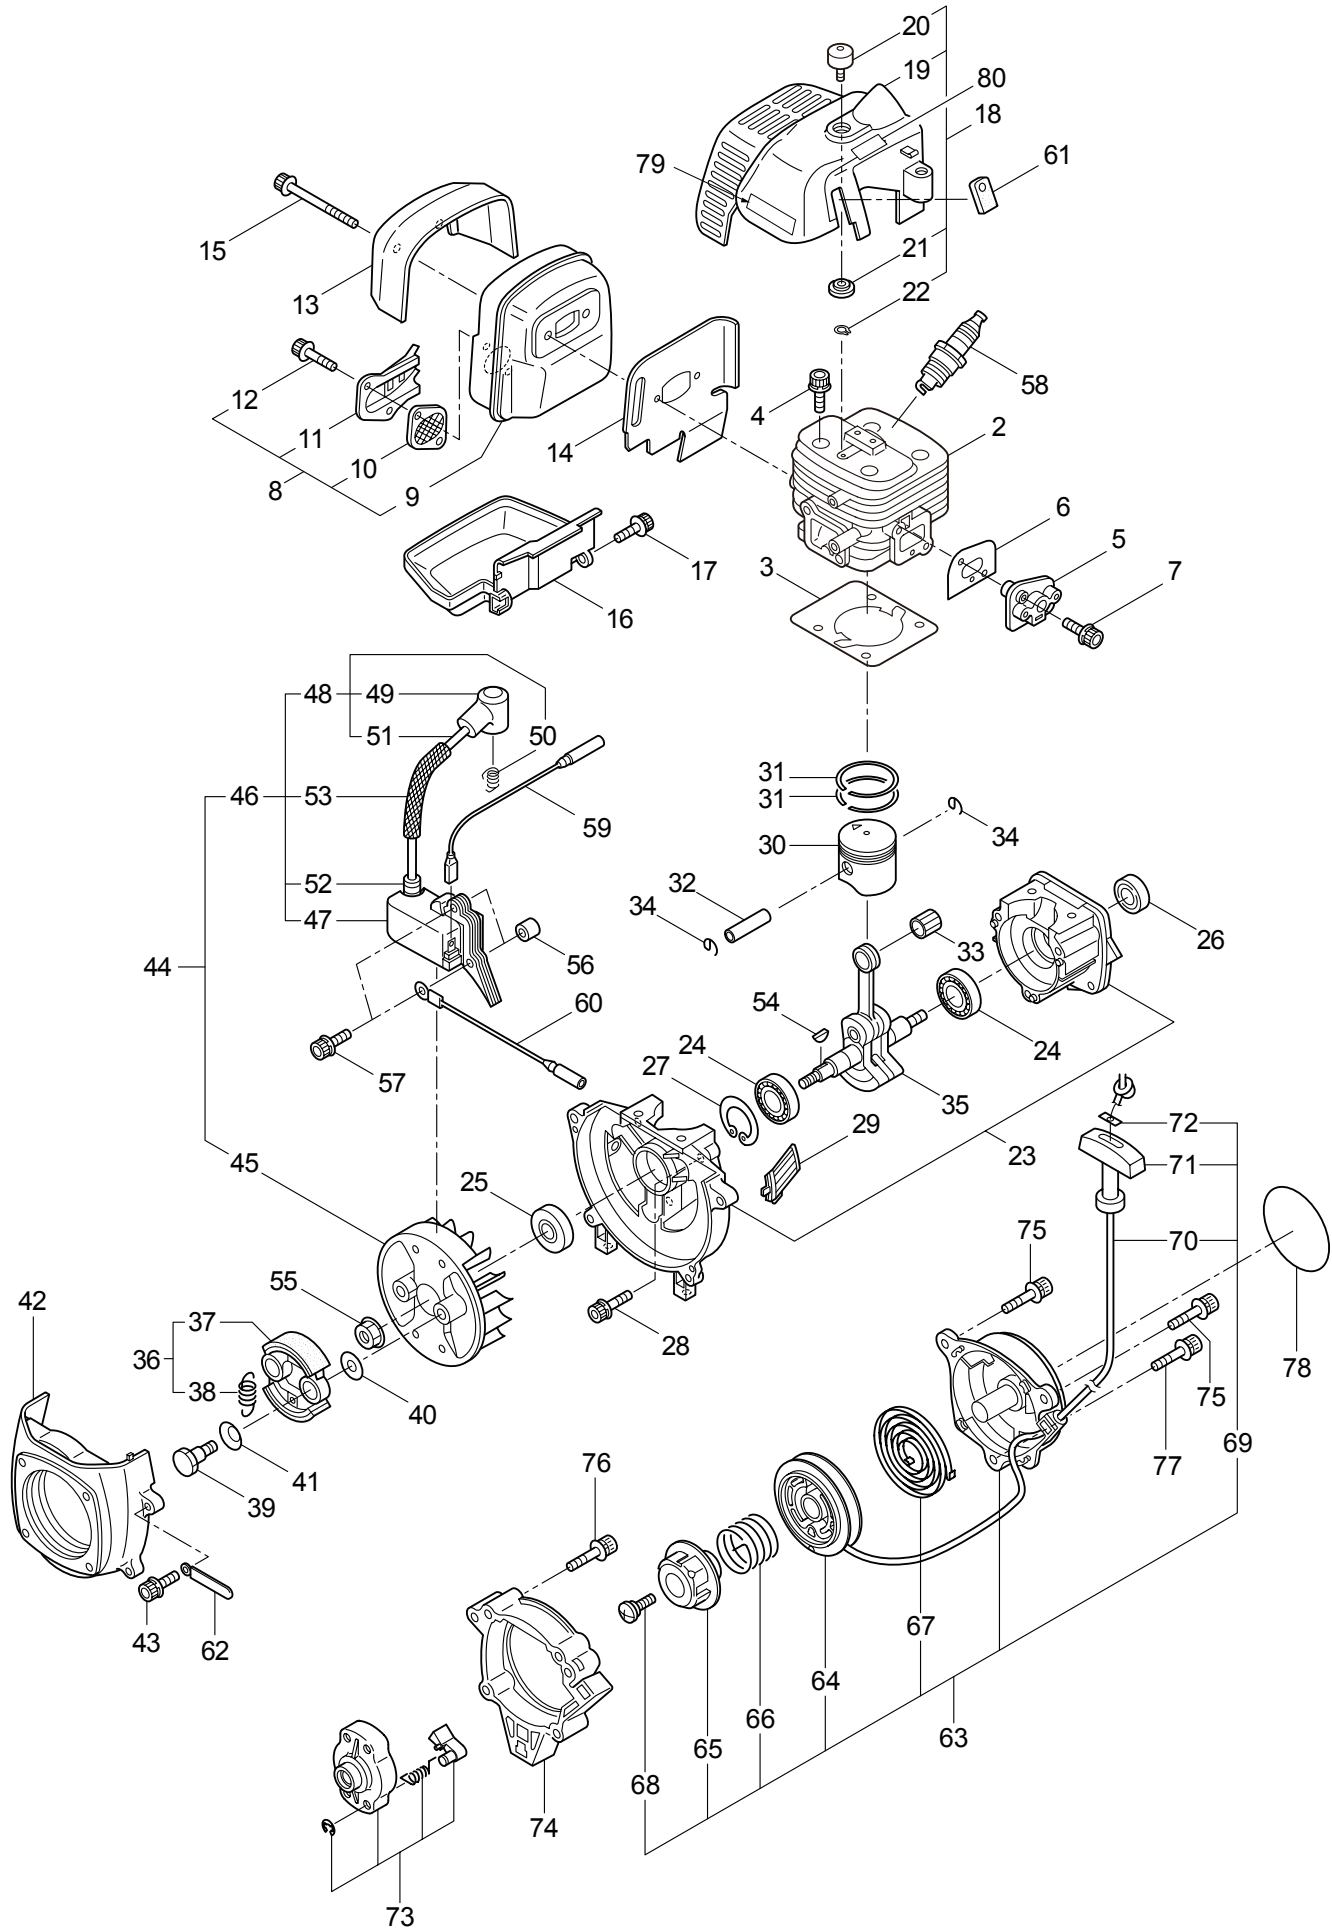

3. BC2321RS-01
ENGINE

Ref. No.	Part No.	Part Name	Q'ty	Remarks
3-1	858990	Engine	1	CE230/41
3-2	286309	Cylinder	1	
3-3	286074	Gasket	1	
3-4	261250	Cap Screw	4	M5x20
3-5	269144	Insulator	1	New gasket required
3-6	267049	Gasket	1	
3-7	265924	Cap Screw	2	M5x25
3-8	282208	Muffler Ass'y	1	Incl.9-12
3-9	282209	Muffler Comp.	1	
3-10	267056	Spark Arrester	1	
3-11	268171	Muffler Tail	1	
3-12	265107	Cap Screw	2	M4x10
3-13	268461	Holder	1	
3-14	281440	Gasket	1	
3-15	266402	Cap Screw	2	M5x55
3-16	281446	Under Cover	1	
3-17	267191	Cap Screw	1	M5x16
3-18	288800	Top Cover Ass'y	1	Incl.19-22
3-19	281444	Top Cover	1	
3-20	286300	Knob	1	
3-21	261020	Spacer	1	
3-22	261734	Snap Ring	1	#5
3-23	289246	Crankcase	1	
3-24	280488	Bearing	2	PPL 6001
3-25	261492	Oil Seal	1	ISCD12287
3-26	261386	Oil Seal	1	ISCD12227
3-27	055185	Snap Ring	1	#28
3-28	261612	Cap Screw	3	M5x30
3-29	281442	Screen	1	
3-30	268032	Piston	1	
3-31	282177	Piston Ring	2	
3-32	261036	Piston Pin	1	
3-33	263957	Bearing, Needle	1	KTV81112EG01 B2
3-34	261576	Clip,Piston	2	
3-35	268187	Crankshaft/Conn.Rod Ass'y	1	
3-36	267327	Clutch Ass'y	1	Incl.37,38
3-37	267342	Clutch Shoe	2	(2)required
3-38	267345	Spring,Clutch	1	
3-39	264505	Bolt	2	
3-40	261189	Washer	2	6x16.5x1.2
3-41	261777	Wave Washer	2	
3-42	281443	Fan Cover	1	
3-43	261250	Cap Screw	4	M5x20
3-44	286269	Magneto Ass'y	1	Incl.45-53
3-45	286271	Rotor/Fan	1