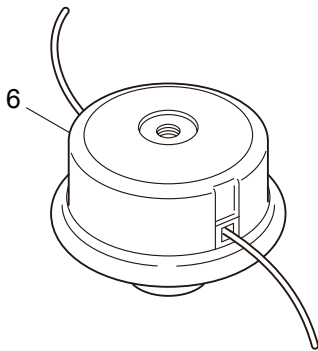

5. BC2321RS-01
ACCESSORIES

Ref. No.	Part No.	Part Name	Q'ty	Remarks
5-1	210418	Box Spanner	1	13x19x(+)
5-2	022865	Double-ended Wrench	1	8x10
5-3	210181	Lever Handle	1	3.5x170L
5-4	210179	Mowing Blade	1	230x4
5-5	220534	Blade Cover	1	
5-6	232226	Semi-Auto Head (L)	1	
5-7	219432	Wrench	1	4mm
5-8	219433	Wrench	1	5mm
5-9	233234	Instruction Manual	1	
5-10	233326	Instruction Manual	1	
5-11	523280	Parts List	1	BC2321RS-01