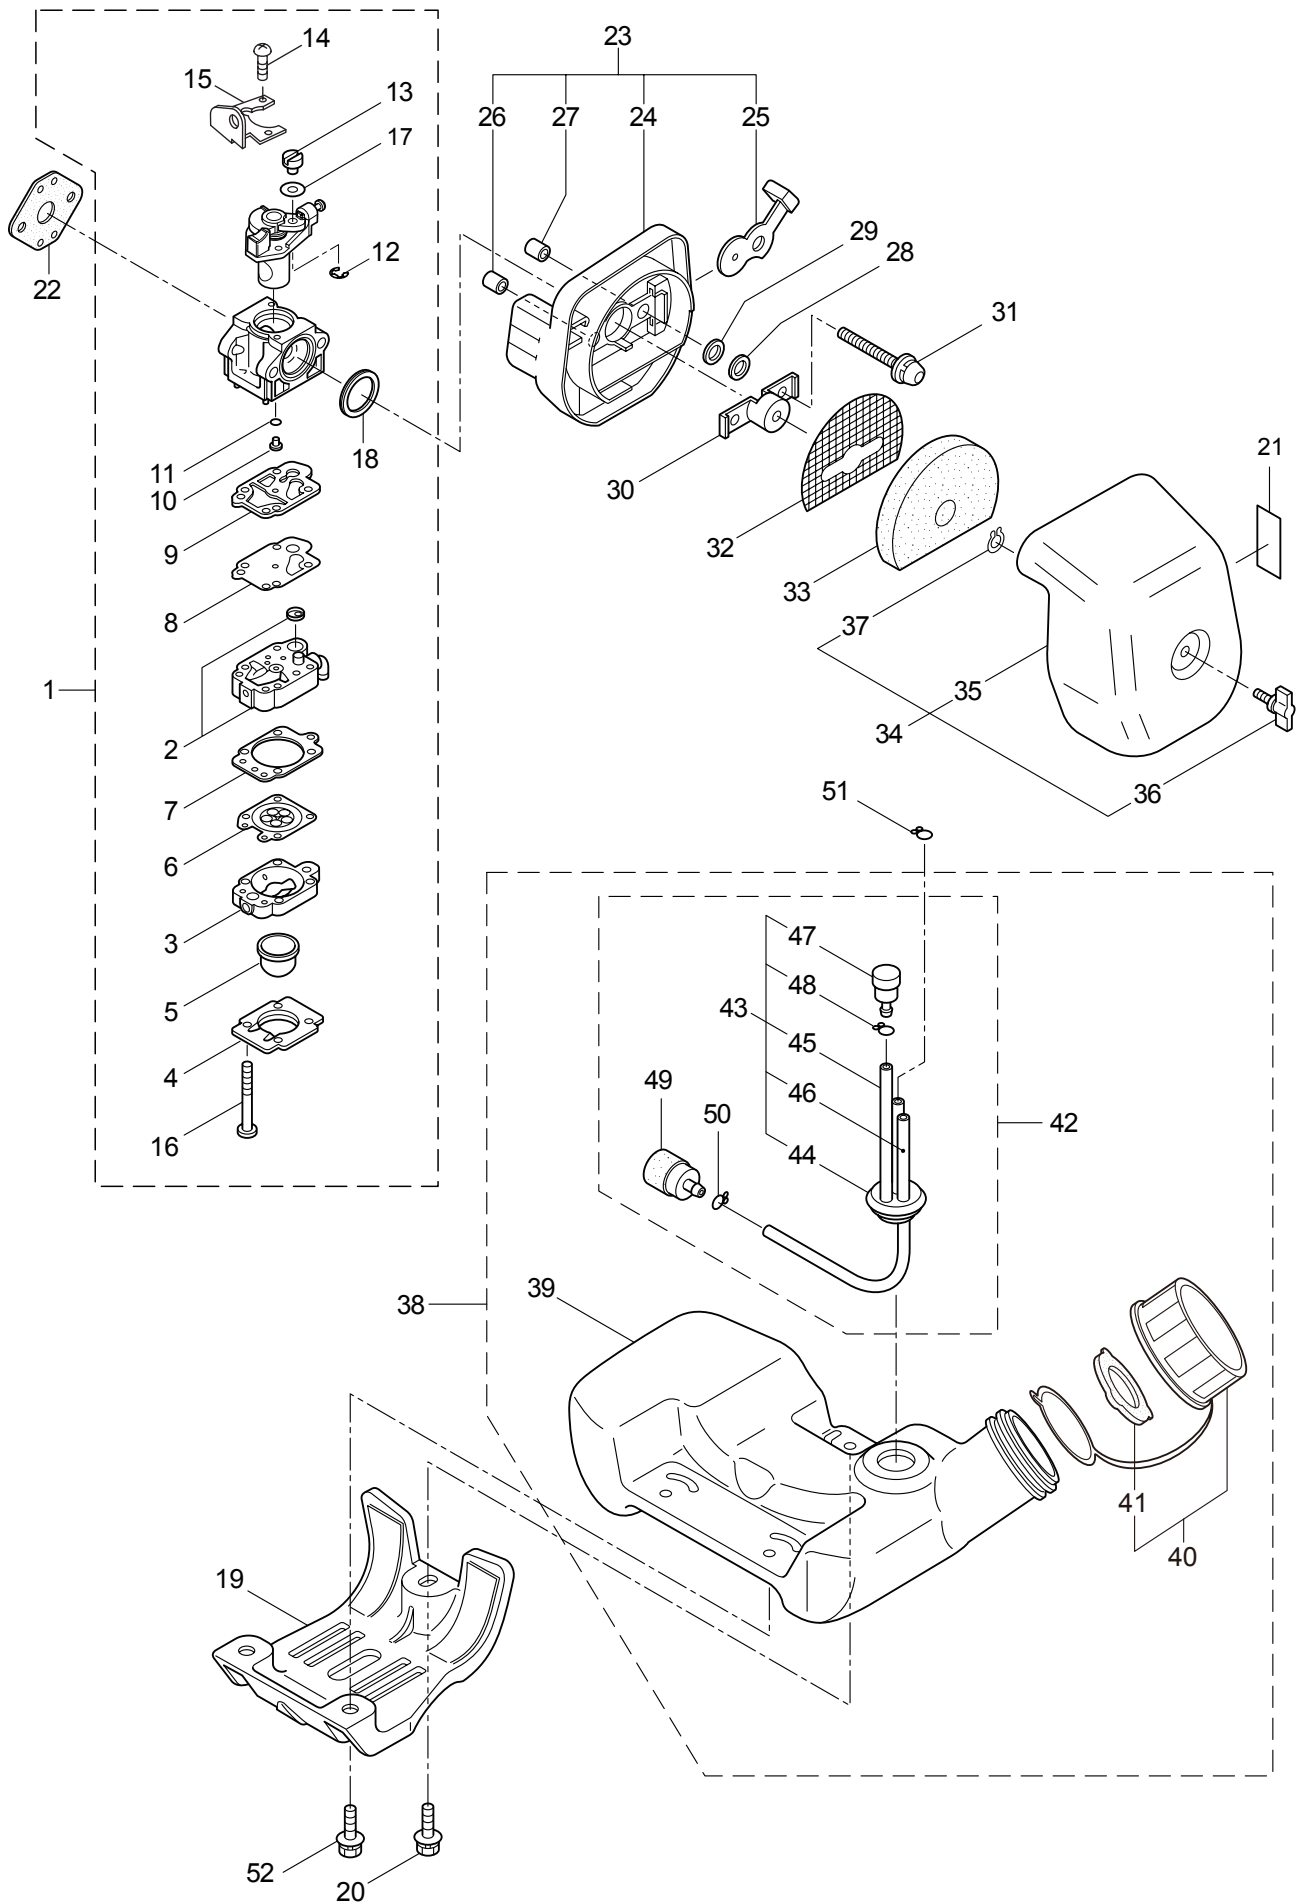

4. BC2321RS-01
CARBURETOR, FUEL TANK

Ref. No.	Part No.	Part Name	Q'ty	Remarks
4-46	282501	Fuel Pipe	1	150L
4-47	261590	Breather	1	
4-48	261117	Clip	1	
4-49	264653	Filter Ass'y	1	
4-50	261117	Clip	1	
4-51	261117	Clip	1	
4-52	281714	Cap Screw	2	M5x20