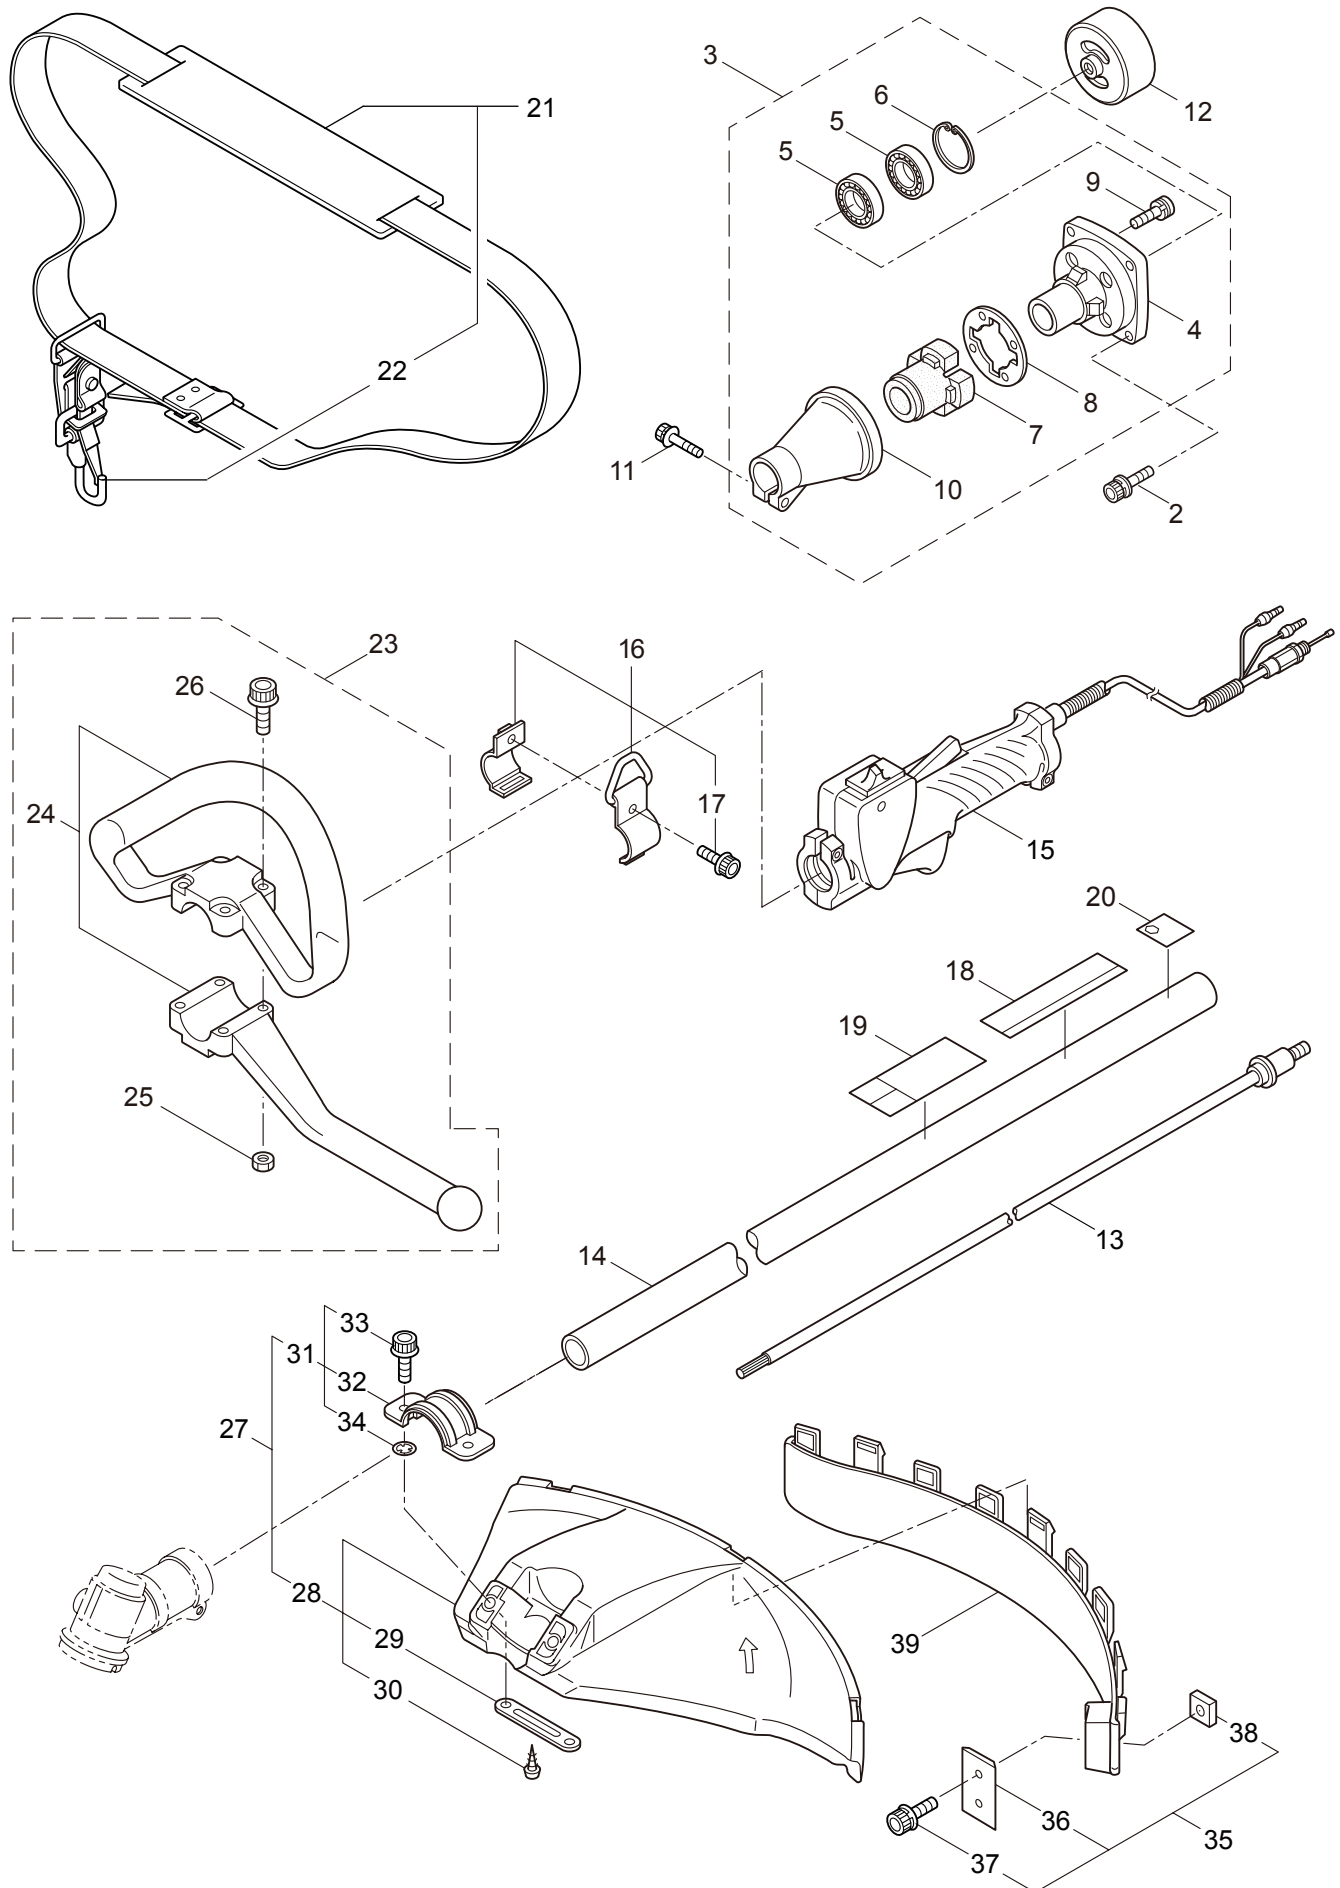

PARTS LIST

BC2321RS-01

CONTENTS

1. MAIN BODY	1 ~ 2
2. GEARCASE.....	3 ~ 4
3. ENGINE	5 ~ 8
4. CARBURETOR, FUEL TANK	9 ~ 12
5. ACCESSORIES	13 ~ 14

2012. 09.

MARUYAMA

P/N 523280-1

1. BC2321RS-01
MAIN BODY

Ref. No.	Part No.	Part Name	Q'ty	Remarks
1-1	363914	BC2321RS-01	1	
1-2	261250	Cap Screw	4	M5x20
1-3	215512	Clutch Case Ass'y	1	Incl.4-10
1-4	214592	Bearing Case	1	
1-5	214161	Bearing	2	#6000ZZ
1-6	054676	Snap Ring	1	#26
1-7	214162	Buffer	1	
1-8	214163	Washer	1	
1-9	092033	Screw	4	M5x15
1-10	214593	Driveshaft Tube Adapter	1	
1-11	261246	Cap Screw	1	M5x25
1-12	054677	Clutch Drum	1	
1-13	219268	Driveshaft Ass'y	1	
1-14	224122	Driveshaft Tube	1	
1-15	231017	Throttle Trigger	1	
1-16	215533	Hanging Bracket Ass'y	1	Incl.17
1-17	261762	Cap Screw	1	M5x14
1-18	233325	Label	1	BC2321RS
1-19	223188	Label	1	
1-20	231468	Label	1	108dBA
1-21	220533	Hanging Strap Ass'y	1	Incl.22
1-22	231657	Hook	1	
1-23	231955	Loop Handle Ass'y	1	Incl.24-26
1-24	225699	Loop Handle	1	
1-25	081027	Nut	4	M5
1-26	215608	Cap Screw	4	M5x30x16
1-27	232086	Safety Cover Ass'y	1	Incl.28-34
1-28	231252	Safety Cover Ass'y	1	Incl.29,30
1-29	227819	Bracket	1	
1-30	221580	Screw	1	4x8
1-31	232087	Bracket Ass'y	1	Incl.32-34
1-32	227822	Bracket	1	
1-33	220632	Cap Screw	2	M6x30
1-34	231704	Washer	2	6x13xt1.0
1-35	231882	String Cutter Ass'y	1	Incl.36-38
1-36	230747	String Cutter	1	
1-37	261250	Cap Screw	1	M5x20
1-38	228325	Nut	1	
1-39	230748	Cover Extention	1	

2. BC2321RS-01
GEARCASE

Ref. No.	Part No.	Part Name	Q'ty	Remarks
2-1	231880	Gearcase Ass'y	1	Incl.2-17
2-2	225960	Gearcase	1	
2-3	234109	Bolt	1	M8x8
2-4	227990	Bearing	1	#608
2-5	228416	Gear Set	1	
2-6	219087	Cap Screw	1	M5x10
2-7	227991	Bearing	1	#6001DDU
2-8	055185	Snap Ring	1	#28
2-9	227992	Bearing	1	#609
2-10	227993	Bearing	1	#609Z
2-11	228477	Snap Ring	1	#9
2-12	140270	Snap Ring	1	#24
2-13	261246	Cap Screw	1	M5x25
2-14	212986	Boss Adapter	1	
2-15	140275	Clamping Washer	1	
2-16	215547	Stabilizer	1	
2-17	215610	Bolt	1	M8x22,Counterclockwise