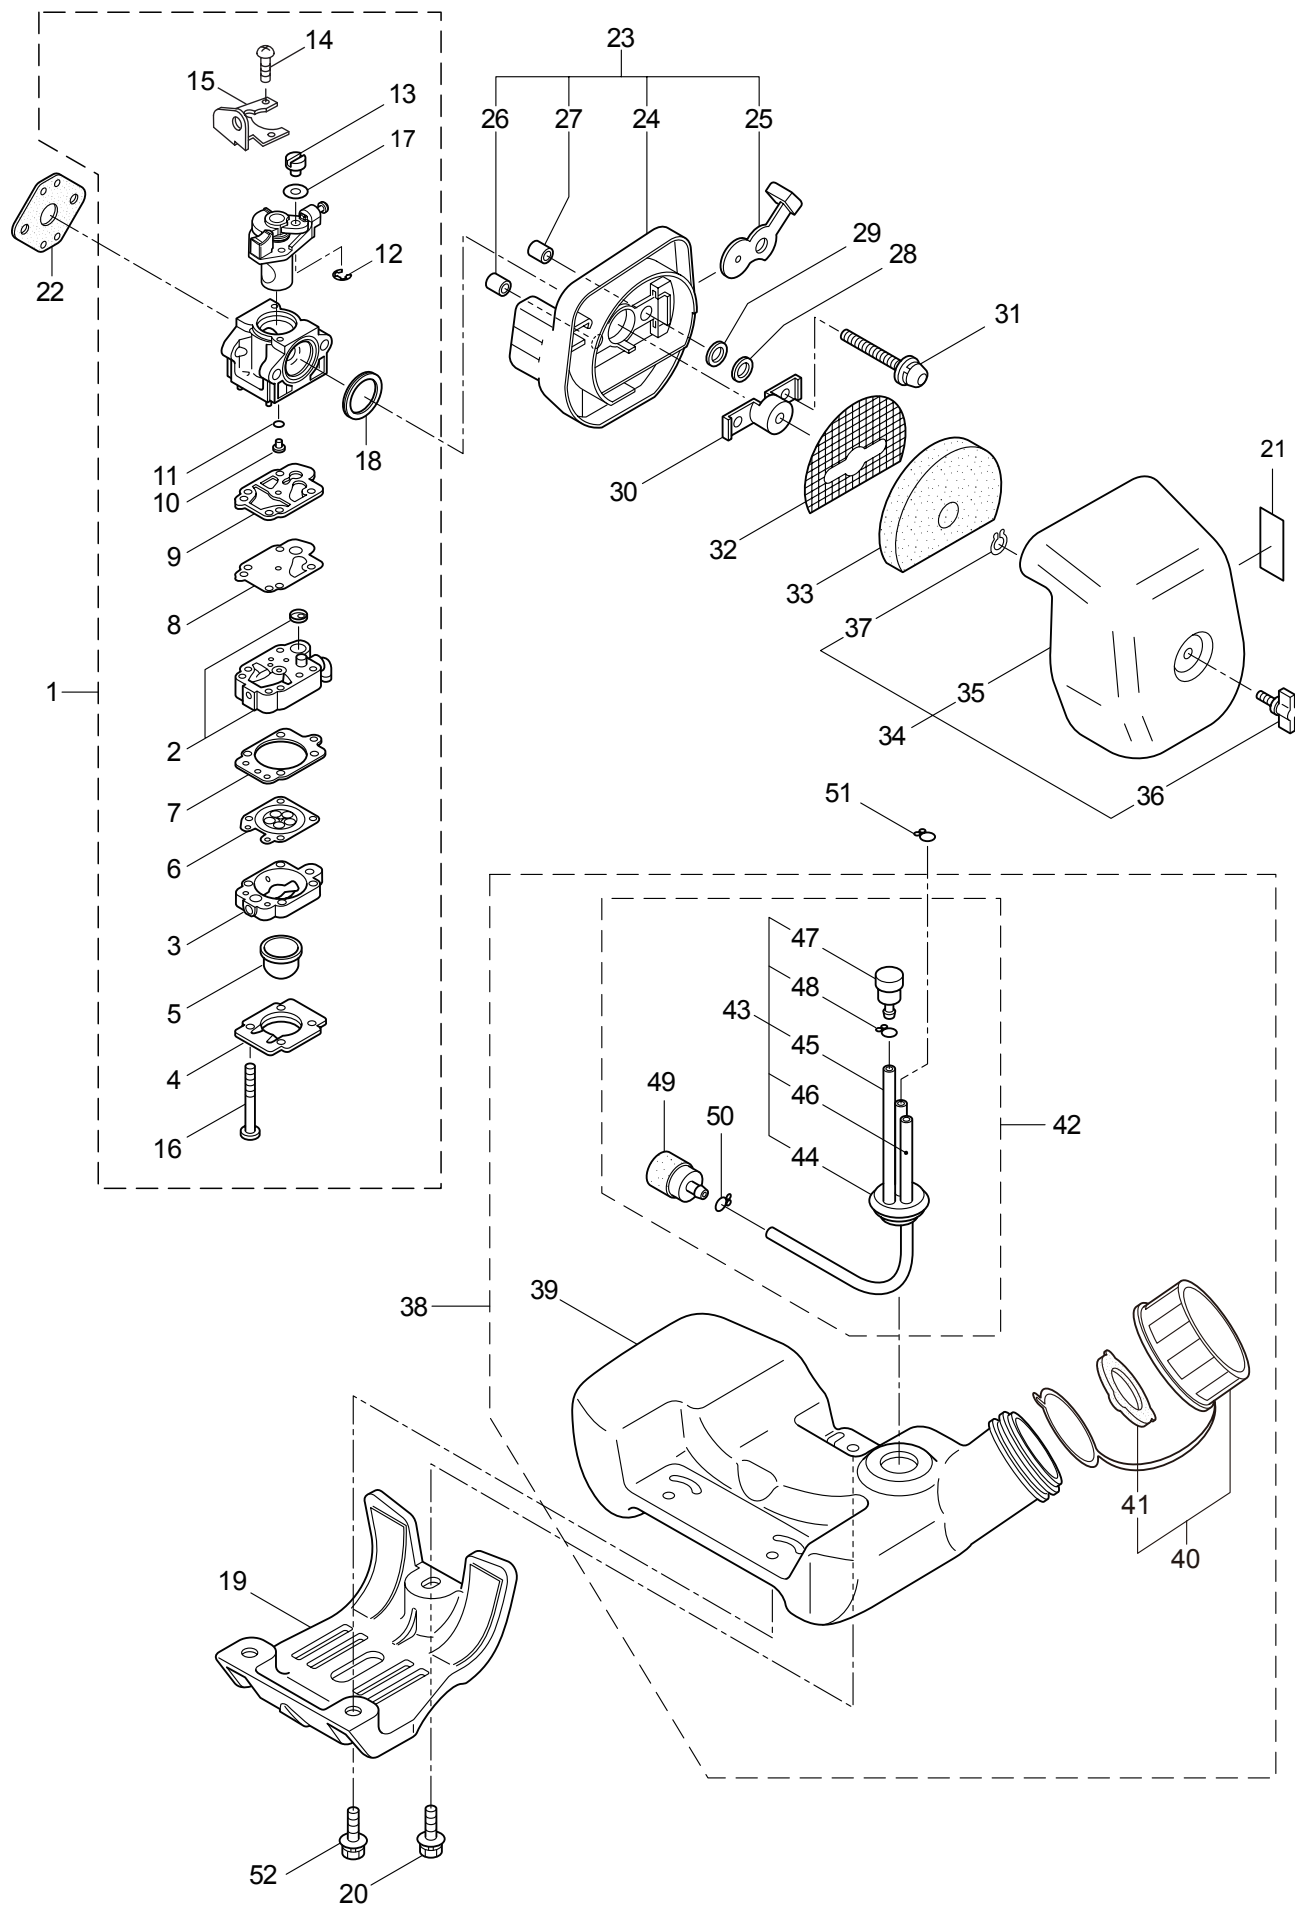

4. BC2321RS-01
CARBURETOR, FUEL TANK

Ref. No.	Part No.	Part Name	Q'ty	Remarks
4-1	286898	Carburetor Ass'y	1	Incl.2-18 New gasket required
4-2	264155	Pump Body	1	
4-3	262991	Purge Body	1	
4-4	262992	Cover Plate	1	
4-5	261874	Primer Bulb	1	
4-6	283905	Diaphragm, Meterring	1	
4-7	262993	Gasket	1	
4-8	262994	Diaphragm,Fuel Pump	1	
4-9	282576	Gasket	1	
4-10	281487	Main Jet	1	#37
4-11	261871	O-Ring	1	
4-12	261876	E-Ring	1	
4-13	261658	Swivel	1	
4-14	261875	Screw	2	
4-15	264677	Bracket	1	
4-16	262996	Screw	4	
4-17	264678	Washer	1	
4-18	261657	Packing	1	
4-19	281447	Stand	1	
4-20	281715	Cap Screw	1	M5x20
4-21	261352	Label	1	Choke
4-22	261864	Gasket	1	
4-23	268055	Air Filter Case Ass'y	1	Incl.24-27
4-24	268056	Air Filter Case	1	
4-25	268057	Valve	1	
4-26	268157	Sleeve	1	5.5x7.1x6L
4-27	268412	Sleeve	1	5.5x7.1x6.6L
4-28	263345	Packing	1	7.2x11xt1.3
4-29	263942	Washer	1	7.2x12xt0.15
4-30	263815	Stay	1	
4-31	264016	Cap Screw	2	M5x60
4-32	265026	Screen	1	
4-33	265027	Foam Element	1	
4-34	268058	Air Filter Cover Ass'y	1	Incl.35-37
4-35	268059	Air Filter Cover	1	
4-36	281438	Knob	1	
4-37	261734	Snap Ring	1	#5
4-38	286942	Fuel Tank Ass'y	1	Incl.39-50
4-39	281445	Fuel Tank	1	
4-40	281564	Fuel Tank Cap Ass'y	1	Incl.41
4-41	269377	Gasket	1	
4-42	282334	Fuel Pipe Pick-up Ass'y	1	Incl.43-50
4-43	282335	Fuel Pipe Ass'y	1	Incl.44-48
4-44	268065	Grommet	1	
4-45	282337	Return Pipe	1